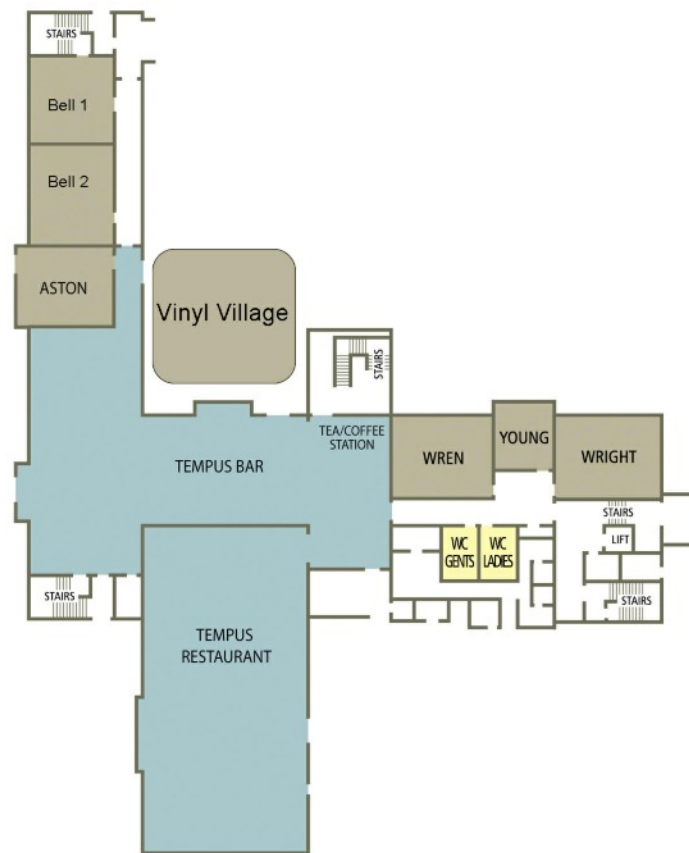

Lower Ground Floor

Bell 1 - Auden Distribution - CAAS Audio, Amphion, Audiomica Labs

Bell 2 - HiFi Network - ELAC

Aston - Karma AV - JBL, Revel Mark Levinson, Torus,

Wren - LW Audio Audio Music, Horning, PS Audio, Fore Audio, Ziro Audio

Young - The Missing Link - Vincent, Kralk Audio, Audio Technica, Linn

Wright - Malvern Audio Research - Ming Da UK, GigaWatt, Dynasty, Lampizator, Albedo, Audio Detail, Pre-Audio, hORNS, SoundBox

Vinyl Village - Diverse Vinyl, Vinyl Adventure, Vinyl Passion, Ammonite Audio, Pristine Vinyl, Chasing The Dragon